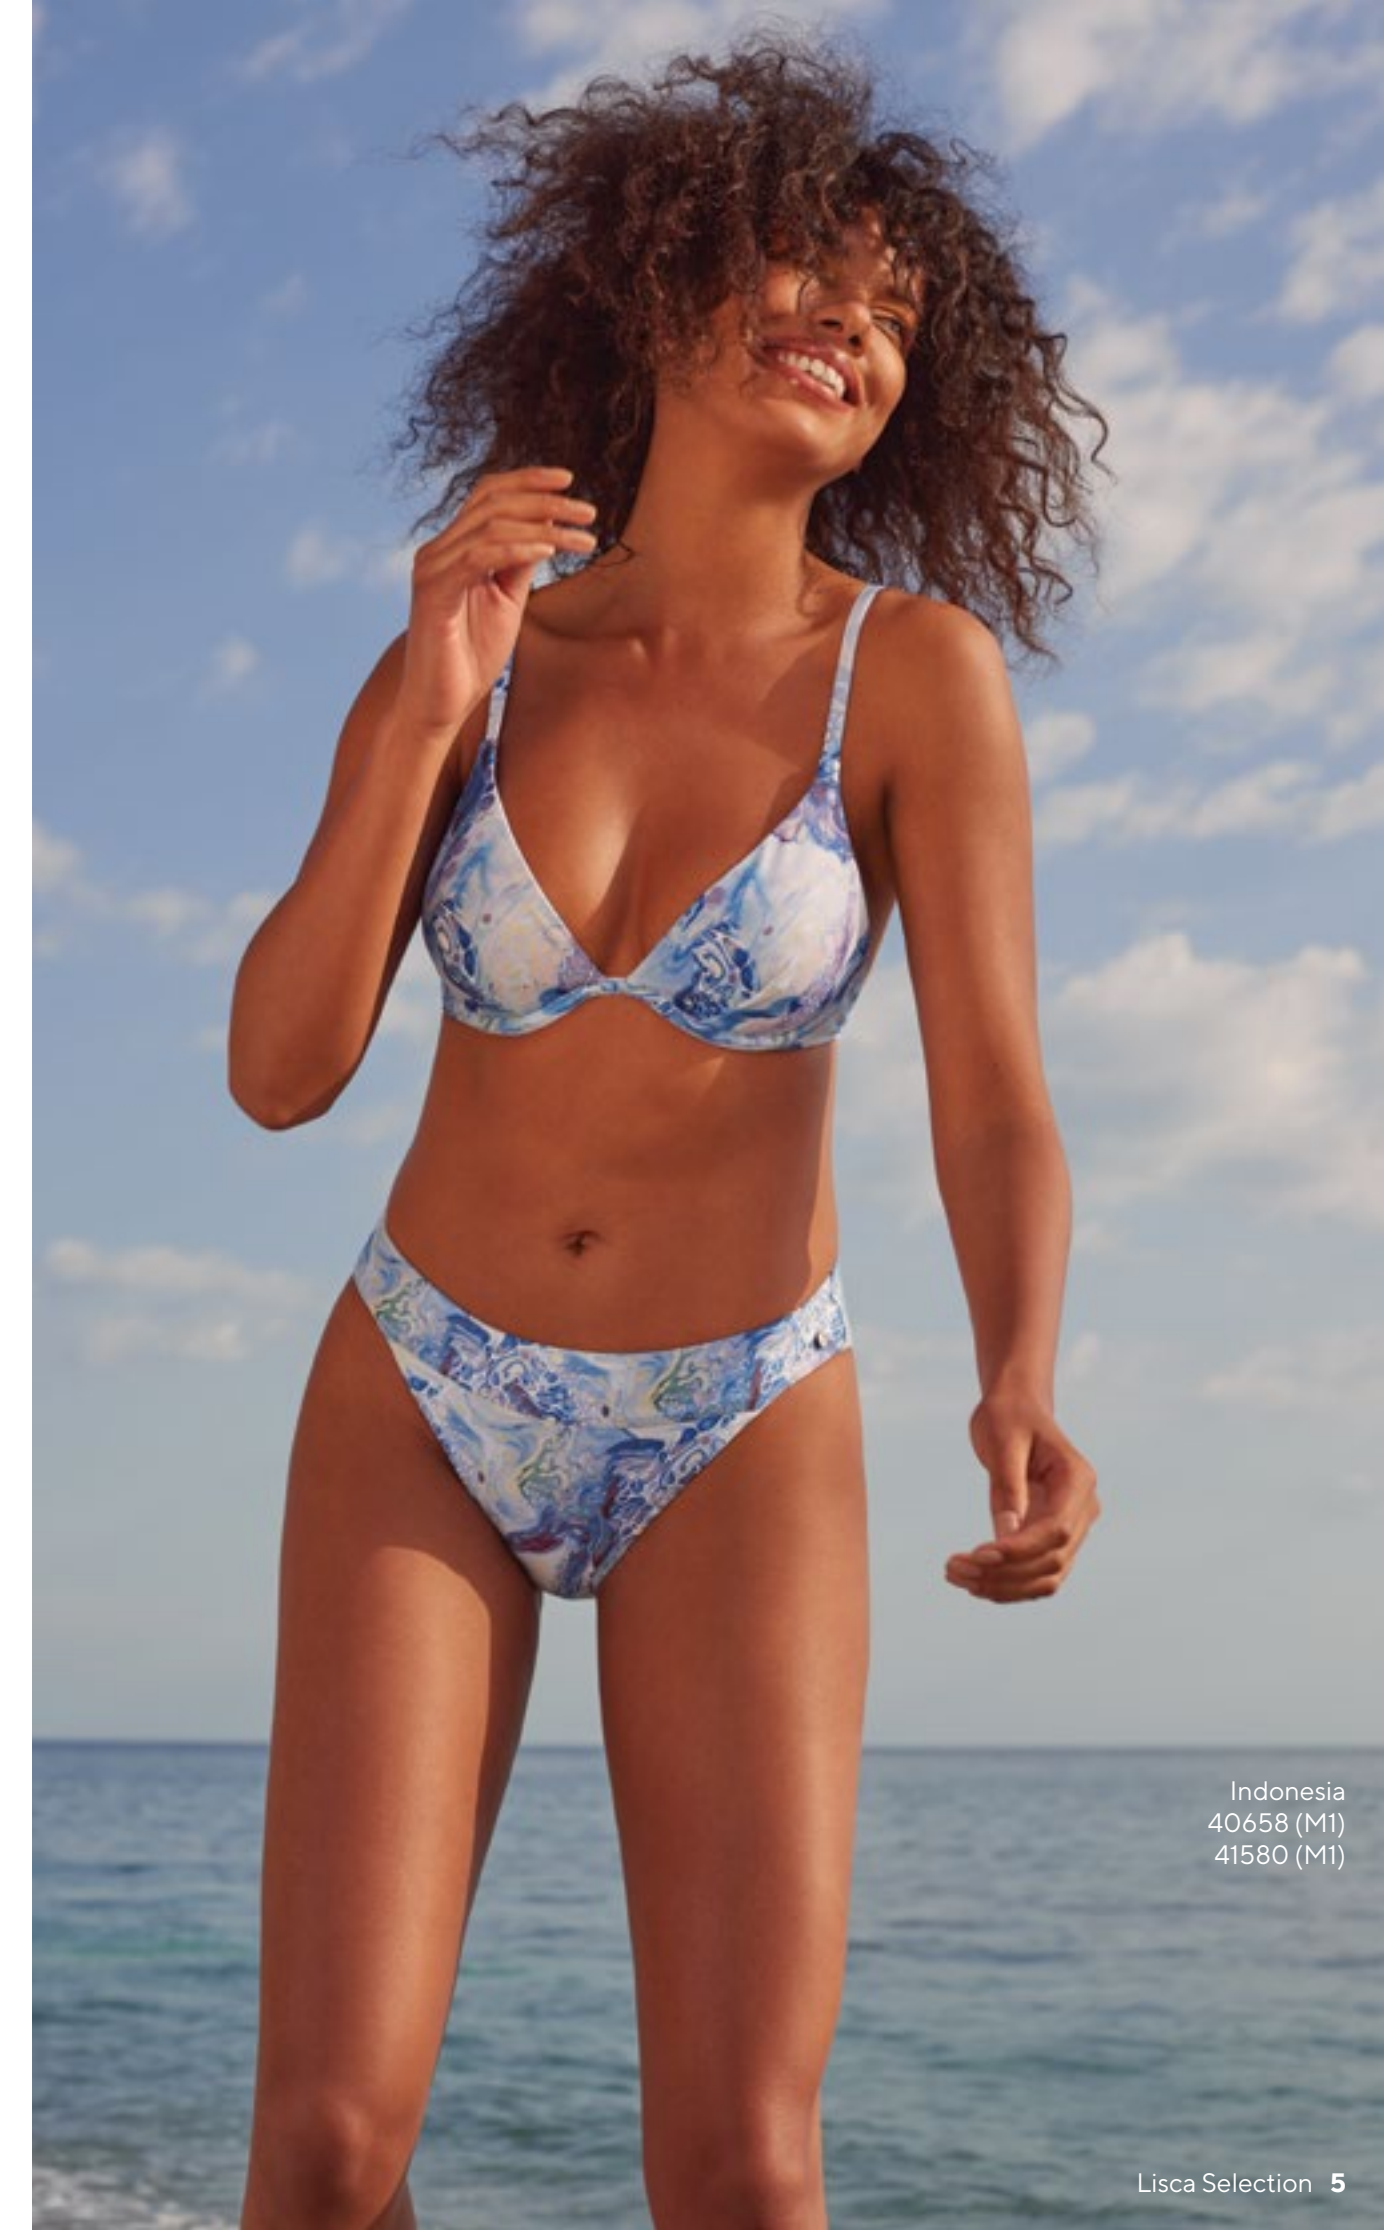

Indonesia

II. 2023 >

90% PES, 10% EL

WIRED
MULTI
WAY

40658

B, C, D 38-44

FR B, C, D 40-46

UK B, C, D 34-40

41580

36-44

FR 38-46

UK XS-XL

FOAM
CUP
MULTI
WAY

40659

B, C, D, E 38-44

FR B, C, D, E 40-46

UK B, C, D, E 34-40

41581

38-44

FR 40-46

UK S-XL

PUSH
UP
MULTI
WAY

40660

A, B, C 36-42

FR A, B, C 38-44

UK A, B, C 32-38

HIGH
LEG

41582

36-42

FR 38-44

UK XS-L

FOAM
CUP
MULTI
WAY

40661

B, C, D 36-42

FR B, C, D 38-44

UK B, C, D 32-38

41583

36-42

FR 38-44

UK XS-L

FOAM
CUP
MULTI
WAY

43501

B, C, D 36-42

FR B, C, D 38-44

UK B, C, D 32-38

Indonesia
40658 (M1)
41580 (M1)